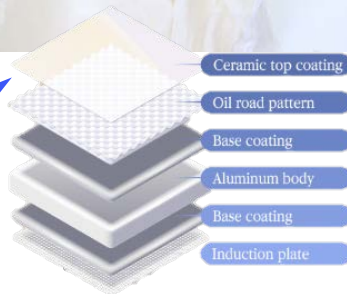

IH Multi Frying pan 24cm

Convenient size to cook and store.

#Trendy Color #Everyday use #Made in Korea

- Stay-cool handle
- Non-stick coating

1

Induction bottom - Heat evenly and quickly

2

3