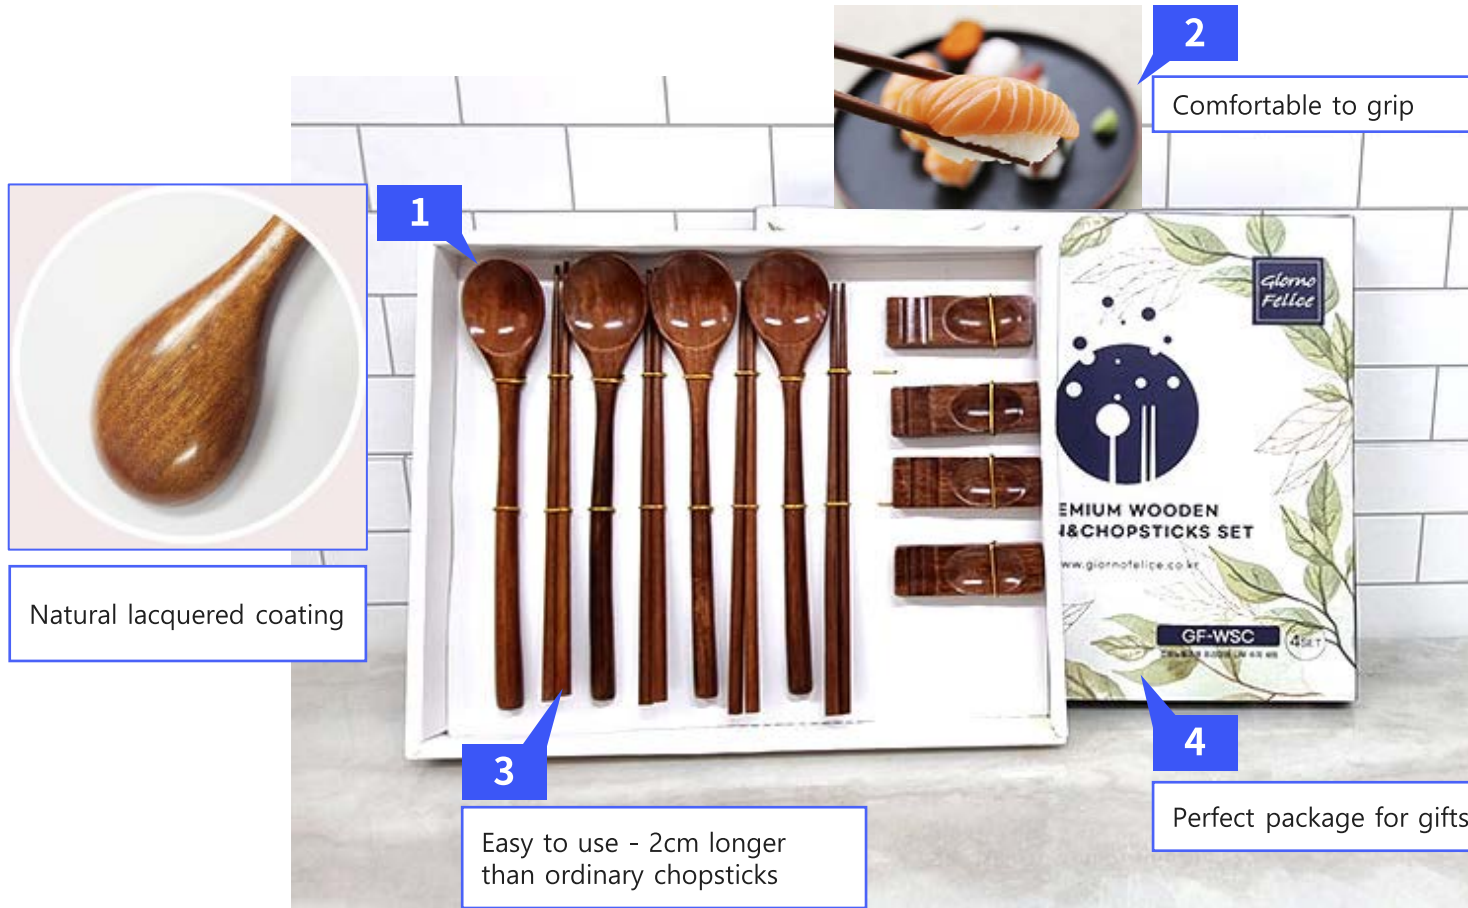

16.5" (420mm)

10" (255mm)

Premium Walnut Wooden Cutting Board Rack

#Walnut wood #Cutting board rack #Versatile

1

- 100% Solid wood - Antimicrobial
- Simple design - giving your kitchen a modern look
- Convenient use
- Perfect finish

Multipurpose - Great for storing plates, as well as cutting boards, even pot or pan lids

2

HSK 4419.90-1000

Index	Information
Product	Giorno Felice Premium Walnut Wooden Cutting Board Rack
Model	GF – WCBHW
Material	Walnut Wood
Dimension	W190 x L215 x H100 mm (7.5" x 8.5" x 3.9")
Weight	835g
Country of Origin	Made in Indonesia

Premium Lacquered 12 Piece Wooden Spoon and Chopstick Set for 4

#Lacquered #Stylish #Good for gifts

HSK 4419.90-1000

Index	Information
Product	Giorno Felice Premium Lacquered 12 Piece Wooden Spoon and Chopsticks Set for 4
Model	GF – WSC
Material	Pine, Lacquered
Dimension	<ul style="list-style-type: none"> Spoon W45 x L245 mm (1.8 " x 9.6") Chopsticks W80 x L240 mm (3.1" x 9.4") Rest W83 x L30 x H10 mm (3.3" x 1.2" x 0.4")
Component	Spoon 4pcs + Chopsticks 4pairs + Rest 4pcs
Country of Origin	Made in China