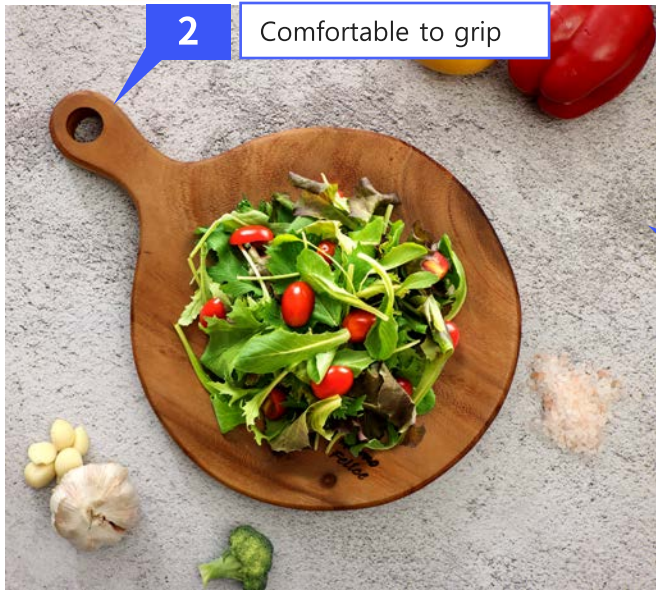

1
Round hole design to hang on the wall

2
Comfortable to grip

**Package*

- 3**
- 100% Solid wood - Antimicrobial
 - Versatile usage - A cutting board during food preparation, a platter
 - Outstanding durability
 - Reversible usage

Premium Walnut Wooden Cutting Board with Groove

#Walnut wood #Perfect size #Juice groove

HSK 4419.90-1000

1

Deep juice groove - Good to catch excess juice or liquid during food prep.

2

Durable - Barely gets distorted or cracks