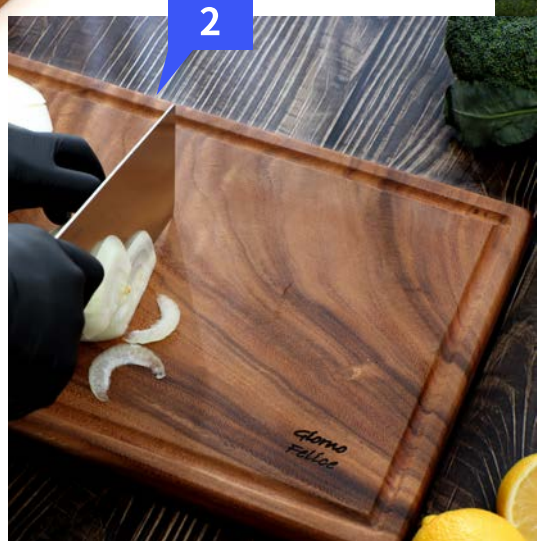

1
Round hole design to hang on the wall

2
Comfortable to grip

**Package*

- 3**
- 100% Solid wood - Antimicrobial
 - Versatile usage - A cutting board during food preparation, a platter
 - Outstanding durability
 - Reversible usage

Premium Walnut Wooden Cutting Board with Groove

#Walnut wood #Perfect size #Juice groove

HSK 4419.90-1000

1

Deep juice groove - Good to catch excess juice or liquid during food prep.

2

Durable - Barely gets distorted or cracks

3

Perfect size - Versatile usage - A cutting board during food preparation, a platter

*Package

Index	Information
Product	Giorno Felice Premium Walnut Wooden Cutting Board with Groove
Model	GF – WCBWW
Material	Walnut Wood
Dimension	W255 x L420 x H30 mm (10" x 16.5" x 1.2")
Weight	1530g
Country of Origin	Made in Indonesia