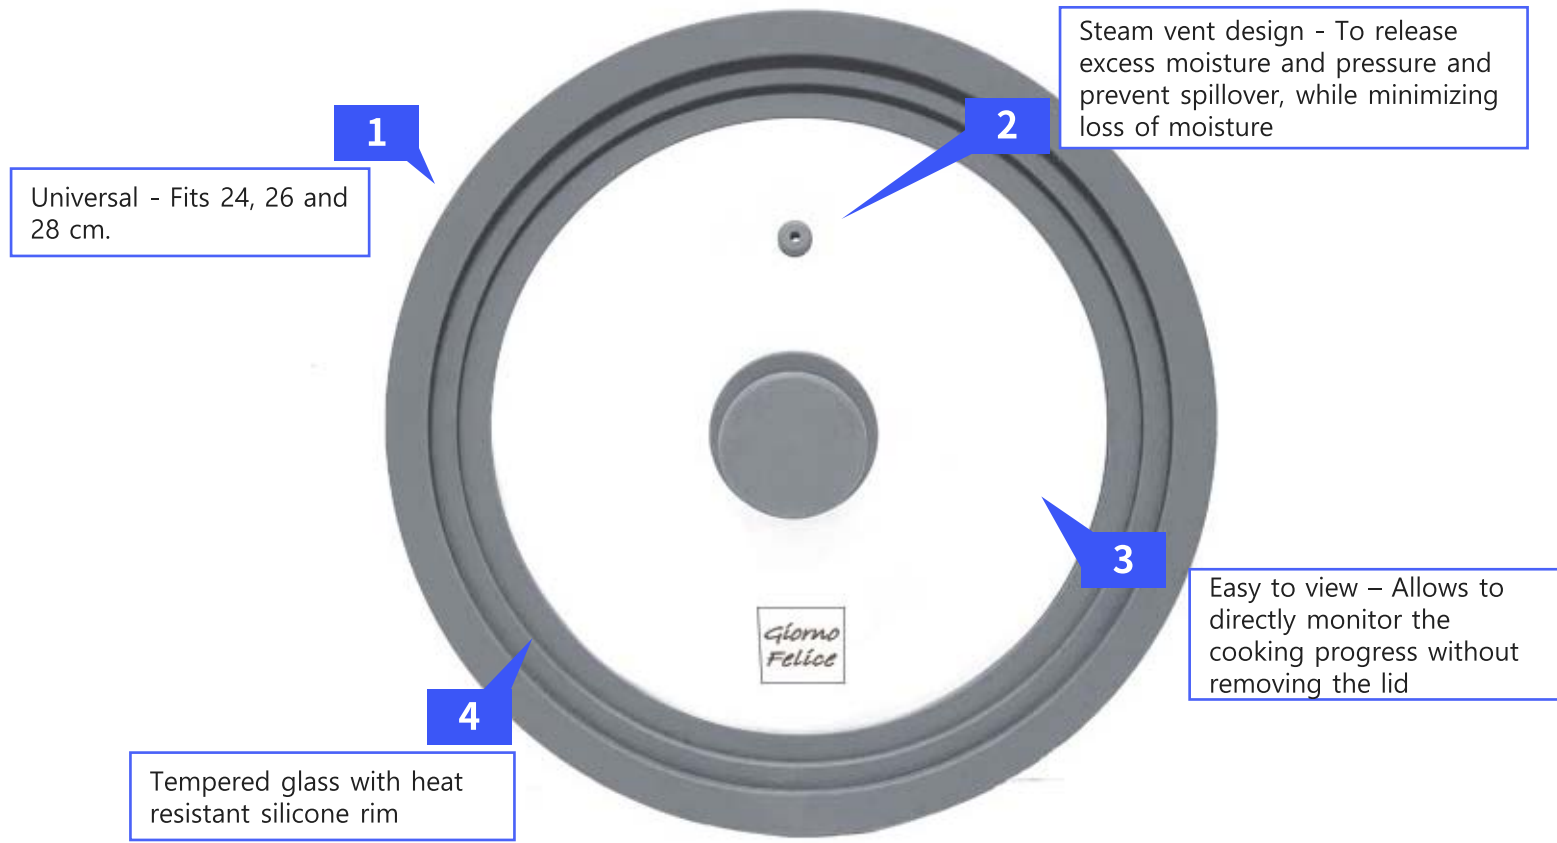

Silicone Multi Glass Lid S Gray

With the three divided layers, it can be used in various sizes.

#Universal #Pot lid #Pans and skillets lid