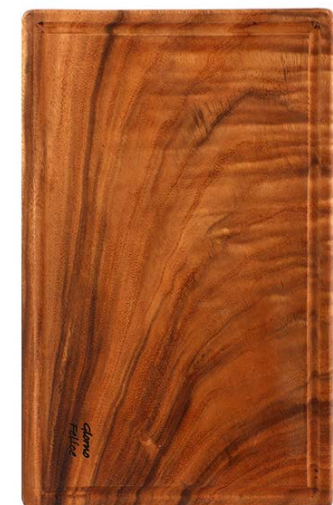

Premium Walnut Wooden Cutting Board with Groove

#Walnut wood #Perfect size #Juice groove

HSK 4419.90-1000

1

Deep juice groove - Good to catch excess juice or liquid during food prep.

2

Durable - Barely gets distorted or cracks

3

Perfect size - Versatile usage - A cutting board during food preparation, a platter

*Package

Index	Information
Product	Giorno Felice Premium Walnut Wooden Cutting Board with Groove
Model	GF – WCBWW
Material	Walnut Wood
Dimension	W255 x L420 x H30 mm (10" x 16.5" x 1.2")
Weight	1530g
Country of Origin	Made in Indonesia