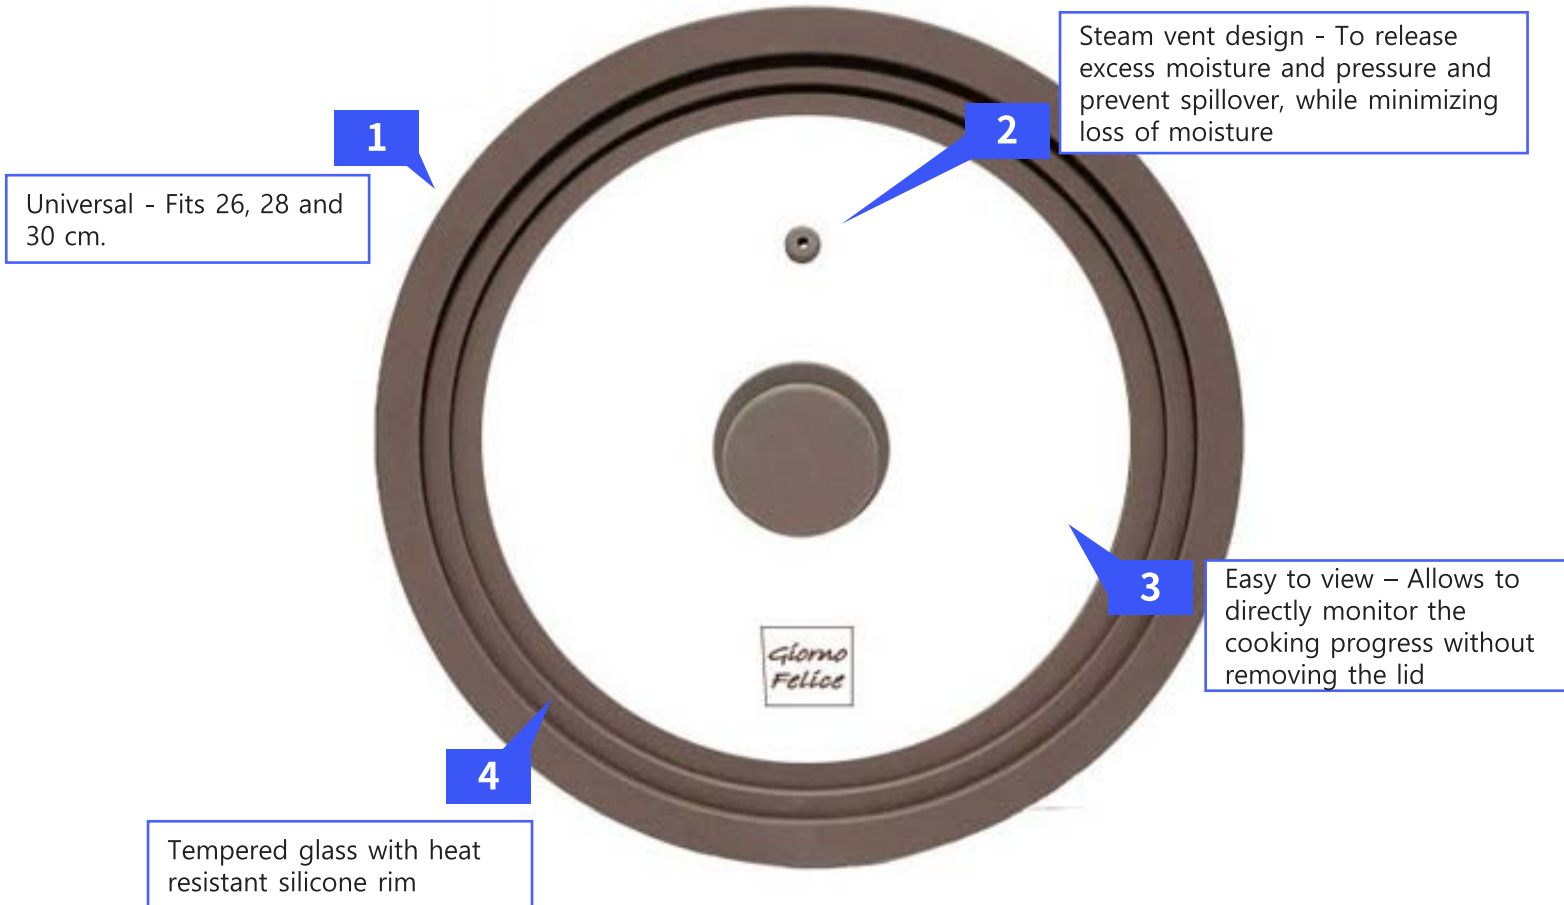

Silicone Multi Glass Lid M Brown

With the three divided layers, it can be used in various sizes.

#Universal #Pot lid #Pans and Skillets lid