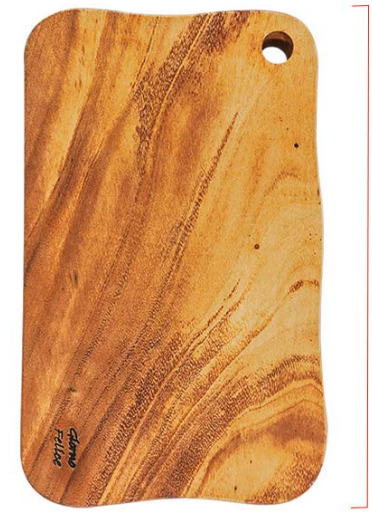

9.1" (230mm)

15" (380mm)