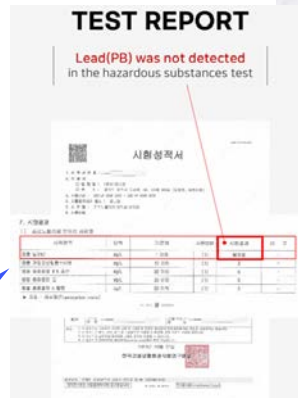

2

3

Lead free

4

Compatible with all types of heat sources, including induction range

*Package

HSK 7615.10-9020

Index	Information
Product	Giorno Felice IH Multi Square Pan Large
Model	GF - ISBL
Material	Aluminum (Ceramic coating), Wood
Dimension	W205 x L420 x H40 mm (8.1" x 16.6" x 1.6")
Weight	610g
Country of Origin	Made in China