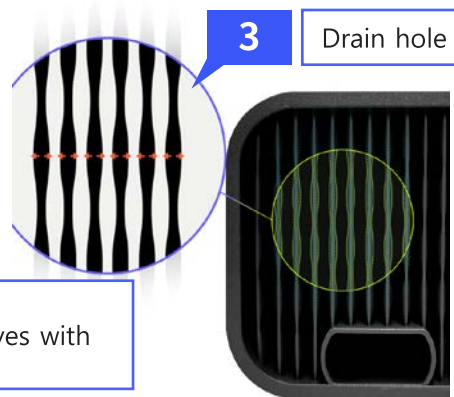

HSK 7615.10-9020

Index	Information
Product	Giorno Felice Clean Stainless Steel Knife Block
Model	GF – CSKB
Material	Barrel: Stainless Steel Top insert & base: Polypropylene
Dimension	W100 x L100 x H230 mm (3.9" x 3.9" x 9.1")
Weight	410g (±5)
Country of Origin	Made in China

1 14-Slot Knife Block
It holds up Chinese cleavers, paring knives and knives with blade lengths up to 8.2" long

2

- Both narrow and wide slot
- Hole for scissors

Multi Glove 1P

Natural wrinkle treatment and waterproof coating for daily life.