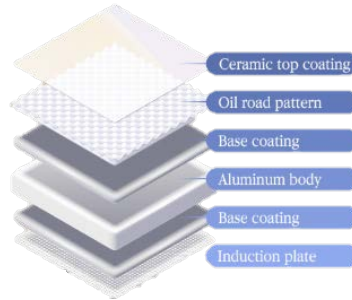

2

6-layered ceramic coating for
better non-stick performance