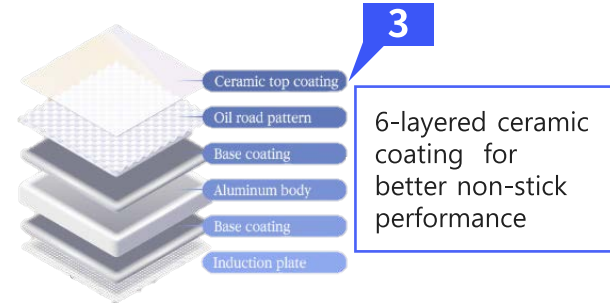

3
6-layered ceramic coating for better non-stick performance