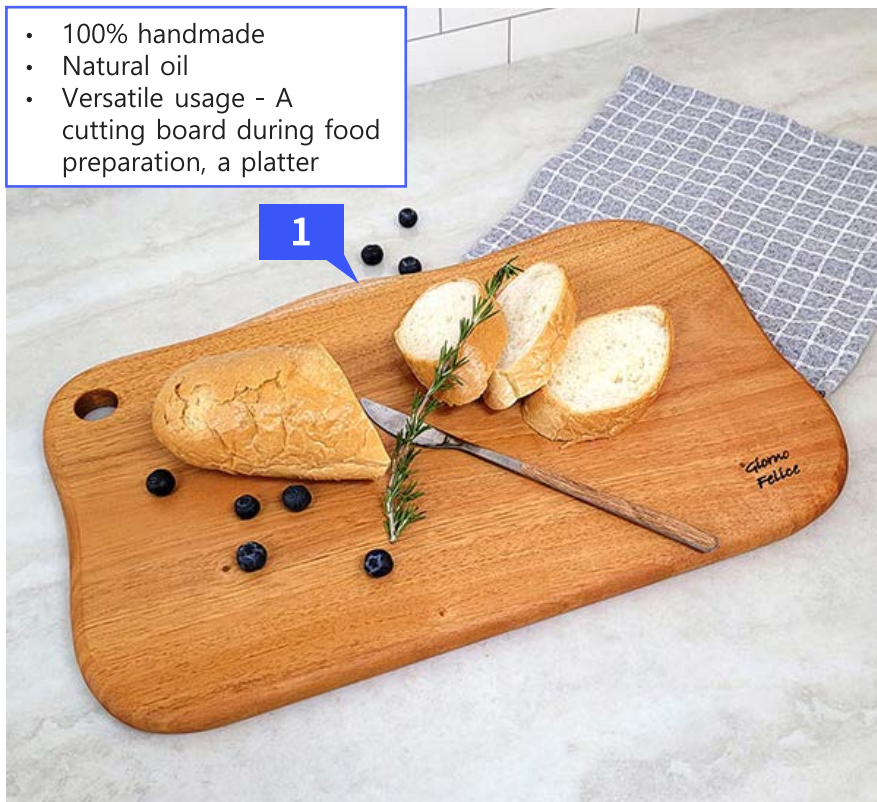

- 1**
- 100% Handmade
 - Outstanding durability
 - Not heavy
 - Natural safe coating

3 Versatile usage - A cutting board during food preparation, a platter

*Package

2

Antibacterial tested

Premium Mahogany Rectangle Wooden Cutting Board

#Mahogany wood #Natural vibe #Antibacterial

- 100% handmade
- Natural oil
- Versatile usage - A cutting board during food preparation, a platter

Durable - Barely gets distorted or cracks

*Package

Antibacterial tested