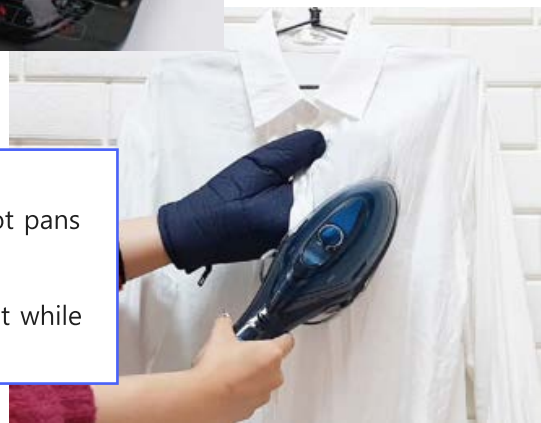

1

- Ceramic coated cotton
- Water resistant

2

Multiple usage

- Perfect for removing hot pans from the oven
- Picking up hot pots
- Protect hands from heat while steaming garments

4.7" (120mm)

10.9" (277mm)

Multi Mesh Bag