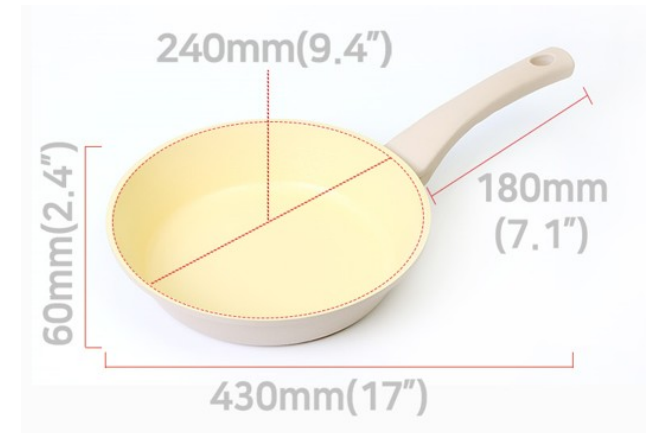

6-layered ceramic coating for better non-stick performance

4

Perfect package for gifts

HSK 7615.10-9020

Index	Information
Product	Giorno Felice IH Multi Frying pan 24cm
Model	GF - IM4
Material	Stainless Steel, Aluminum, Ceramic coating
Dimension	• W240 x L430 x H60 mm (9.4" x 17" x 2.4")
Weight	710g
Country of Origin	Made in Korea