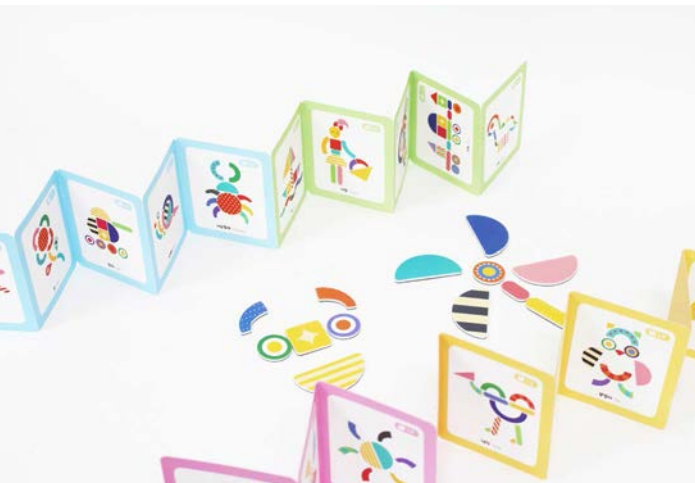

PCS: 120 / SIZE: W310 X L230 X H40 (mm)

MRMP-094 • Fountain

PCS: 50 / SIZE: W310 X L230 X H40 (mm)

MRMP-095 • Dominoes

PCS: 28 / SIZE: W310 X L230 X H40 (mm)

MRMP-106 • Pattern Chip Block

PCS: 85 / SIZE: W240 X L230 X H45 (mm)