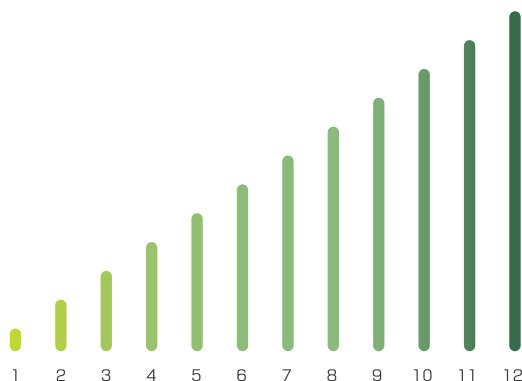

>> Able to control the intensity by 12 stages

We will make you to experience the powerful and soft low frequency stimulations