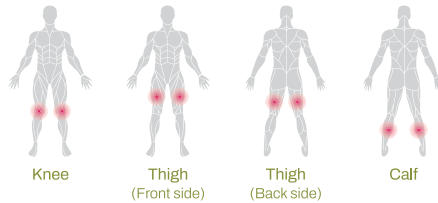

REAL EMS

Knee Massager

- Designed for daily use, our knee massager provides versatile support as a knee protector.
- It seamlessly integrates with a controller to offer therapeutic kneading and massage, promoting muscle relaxation and recovery.
- it features a muscle mode that engages your knee muscles, allowing them to work themselves out effectively.

Applicable area