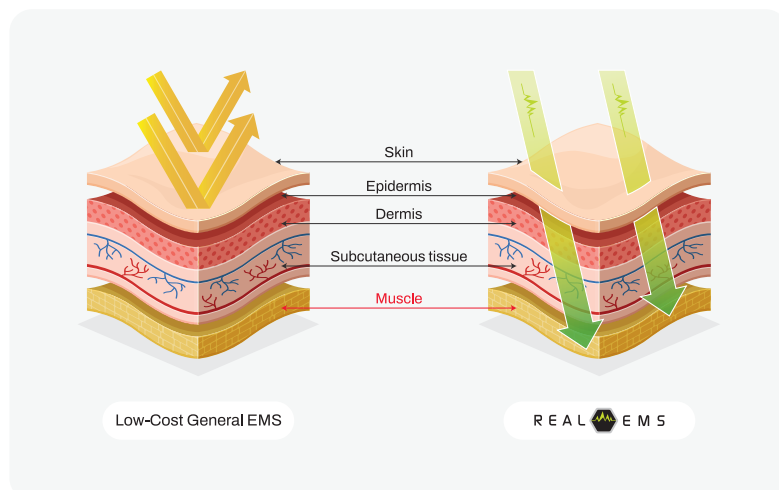

>> Current Stimulation Comparison