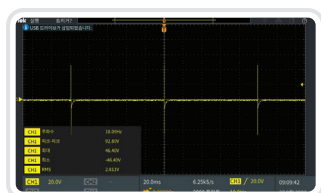

WHITE LED  
**Automatic modes** 10-80Hz

Above the 3 types of modes will be operated automatically

> Hertz Waves

Blue Mode · 10Hz

Green Mode · 50Hz

Red Mode · 80Hz