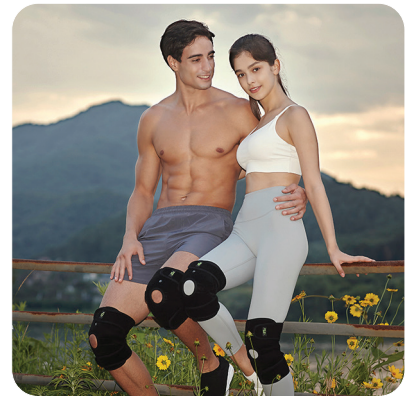

REAL EMS

The Most Perfect Low-Frequency Device

REAL EMS

Anytime! Anywhere! Anybody!
The perfect EMS trainer!
Introducing the REAL EMS