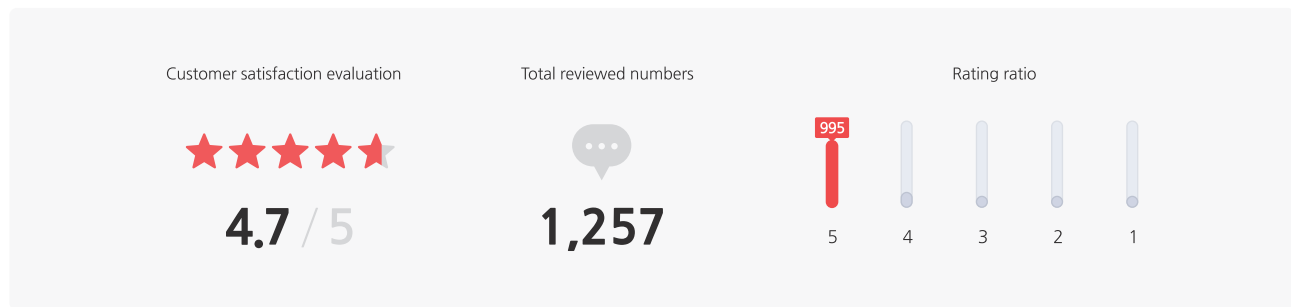

Real Feedbacks of REAL EMS

Introducing the official store reviews

A collection of product comparisons and customers' reviews
It is all true Feedback from the customers are important assets to us

NAVER SMART STORE
<https://smartstore.naver.com/justfitkorea>