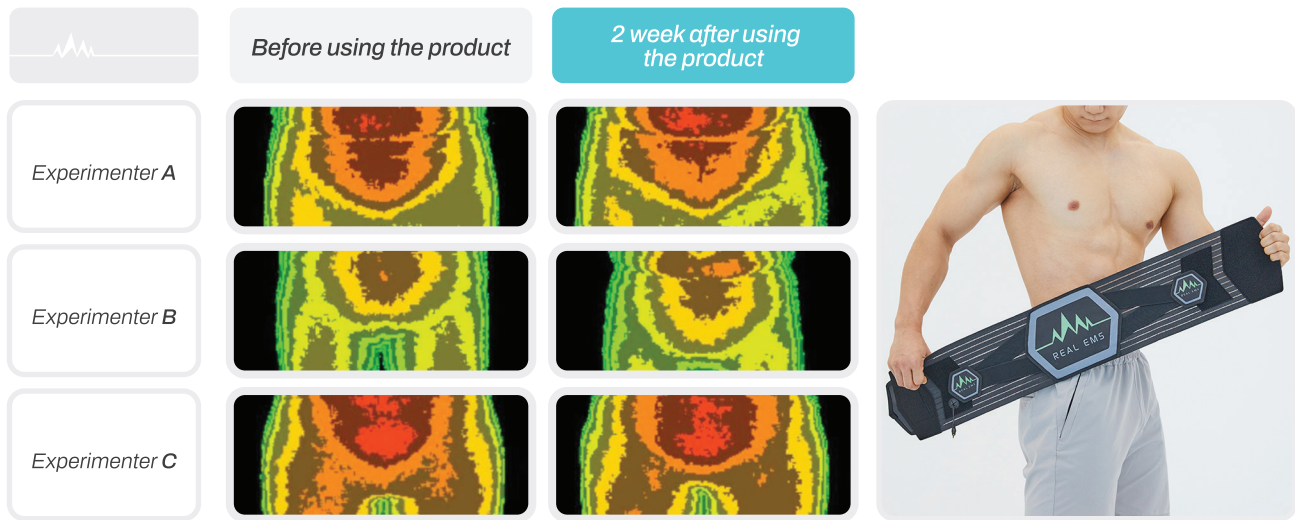

We proved effectiveness of the **REAL EMS** through the **Clinical tests** Trust it and use it

* The response from the survey after utilization of the REAL EMS device

>> Abdomen Lifting Measurement Image