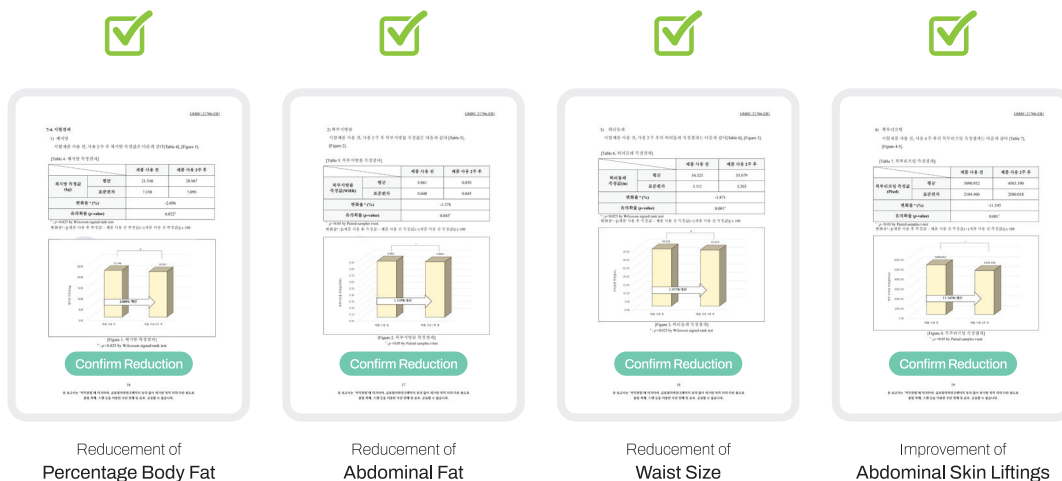

**2020 Seoul Award**  
Creative Idea Product  
All-in-One Pad

Champion Belt  
Selection Confirmation

Knee Massager  
Selection Confirmation

Shoulder Massager  
Selection Confirmation

Perfect Hip  
Selection Confirmation

# Reducement of percentage body fat & Abdominal fat Improvement of back and abdominal skin liftings

We requested the assessment of the efficacy of the REAL EMS to GMRC organization and we proved the fact that the REAL EMS is effective for reducing the percentage of body fat & abdominal fat and improving abdomen liftings