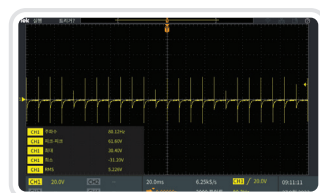

WHITE LED  
**Automatic modes** 10-80Hz

Above the 3 types of modes will be operated automatically

> Hertz Waves

Blue Mode · 10Hz

Green Mode · 50Hz

Red Mode · 80Hz