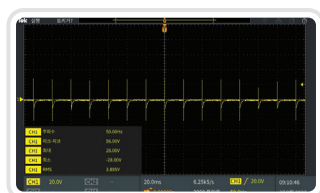

WHITE LED  
**Automatic modes** 10-80Hz

Above the 3 types of modes will be operated automatically

> Hertz Waves

Blue Mode · 10Hz

Green Mode · 50Hz

Red Mode · 80Hz