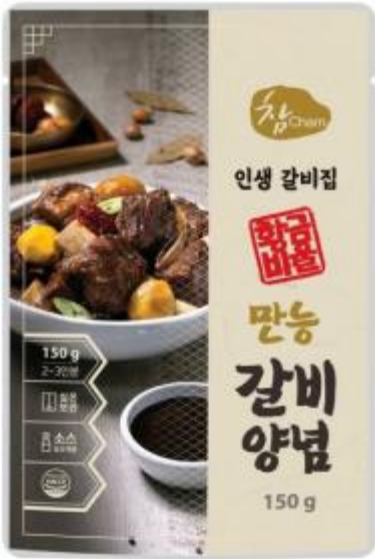

- Food category: Sauce
- Origin: South Korea (OEM)
- Certified: FSSC 22000, HACCP
- Spec: 20g, 150g, 300g, 800g, 2.1kg, 15kg
- Shelf life: 12 months from the production

Sauce for vegetable with BBQ and meat dish, fried rice, salad, shabu shabu and etc.

Mara sauce 180g

Hot Pot Red sauce 180g

Hot Pot White sauce 180g

Majang sauce 150g

Lamb sauce 30g

Haochi Sauce

- Food category: Sauce
- Origin: South Korea (OEM)
- Certified: FSSC 22000, HACCP
- Spec: 180g, 150g, 30g
- Shelf life: 12 months from the production

Chinese sauce which is suitable for everyone's taste. Home cooking Chinese food is available everywhere!

Galbi Sauce 150g

Bulgogi Sauce 150g

Stir-fried pork 150g

HMR sauce

- Food category: Sauce
- Origin: South Korea (OEM)
- Certified: FSSC 22000, HACCP
- Spec: 150g
- Shelf life: 12 months from the production