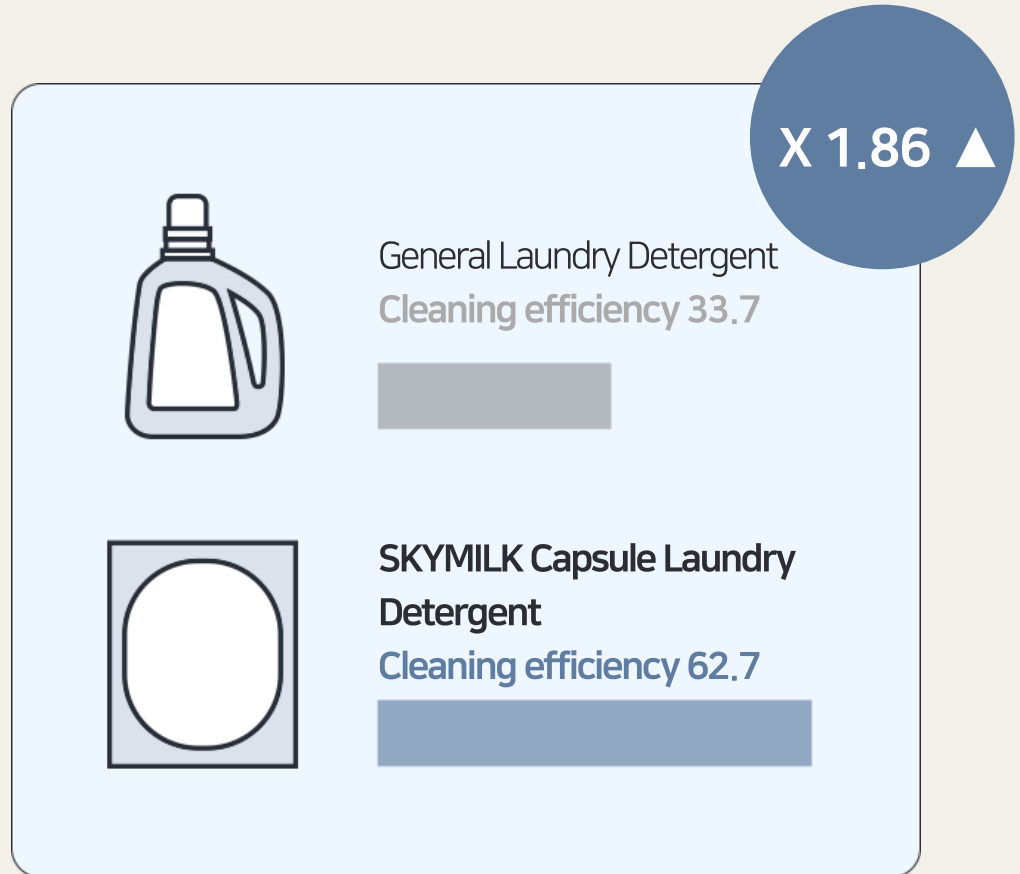

(V) Cleaning Effectiveness Test Results

Powerful Cleaning Efficacy, about 1.86 times stronger

SKYMILK capsule detergent exhibits a cleaning efficacy of 62.7, which is 1.86 times stronger than the standard detergent with of a rating of 33.7.

*Test results conducted by the Korea Apparel Testing & Research Institute (KATRI)