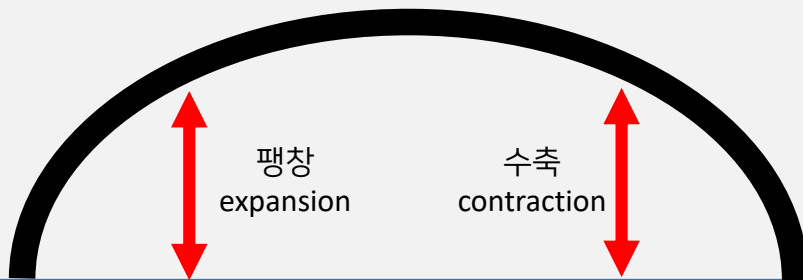

“실리콘 그립” 기술력 [Silicone grip technology]

압착판(큐방) 부착방식

Pressing plate attachment method

매끈한 타일 및 유리 및 거울 (Polishing tiles & glass & mirrors)

압착판식 진공압축 패드는 온도, 습도 시간변화에 따라 내부 진공압은 점차 감소하며, 압착판의 경화에 따라 시간이 지날수록 흡착기능을 상실한다

The internal vacuum pressure of the compression plate type vacuum compression pad gradually decreases with changes in temperature and humidity time, and as the compression plate hardens, it loses its adsorption function over time